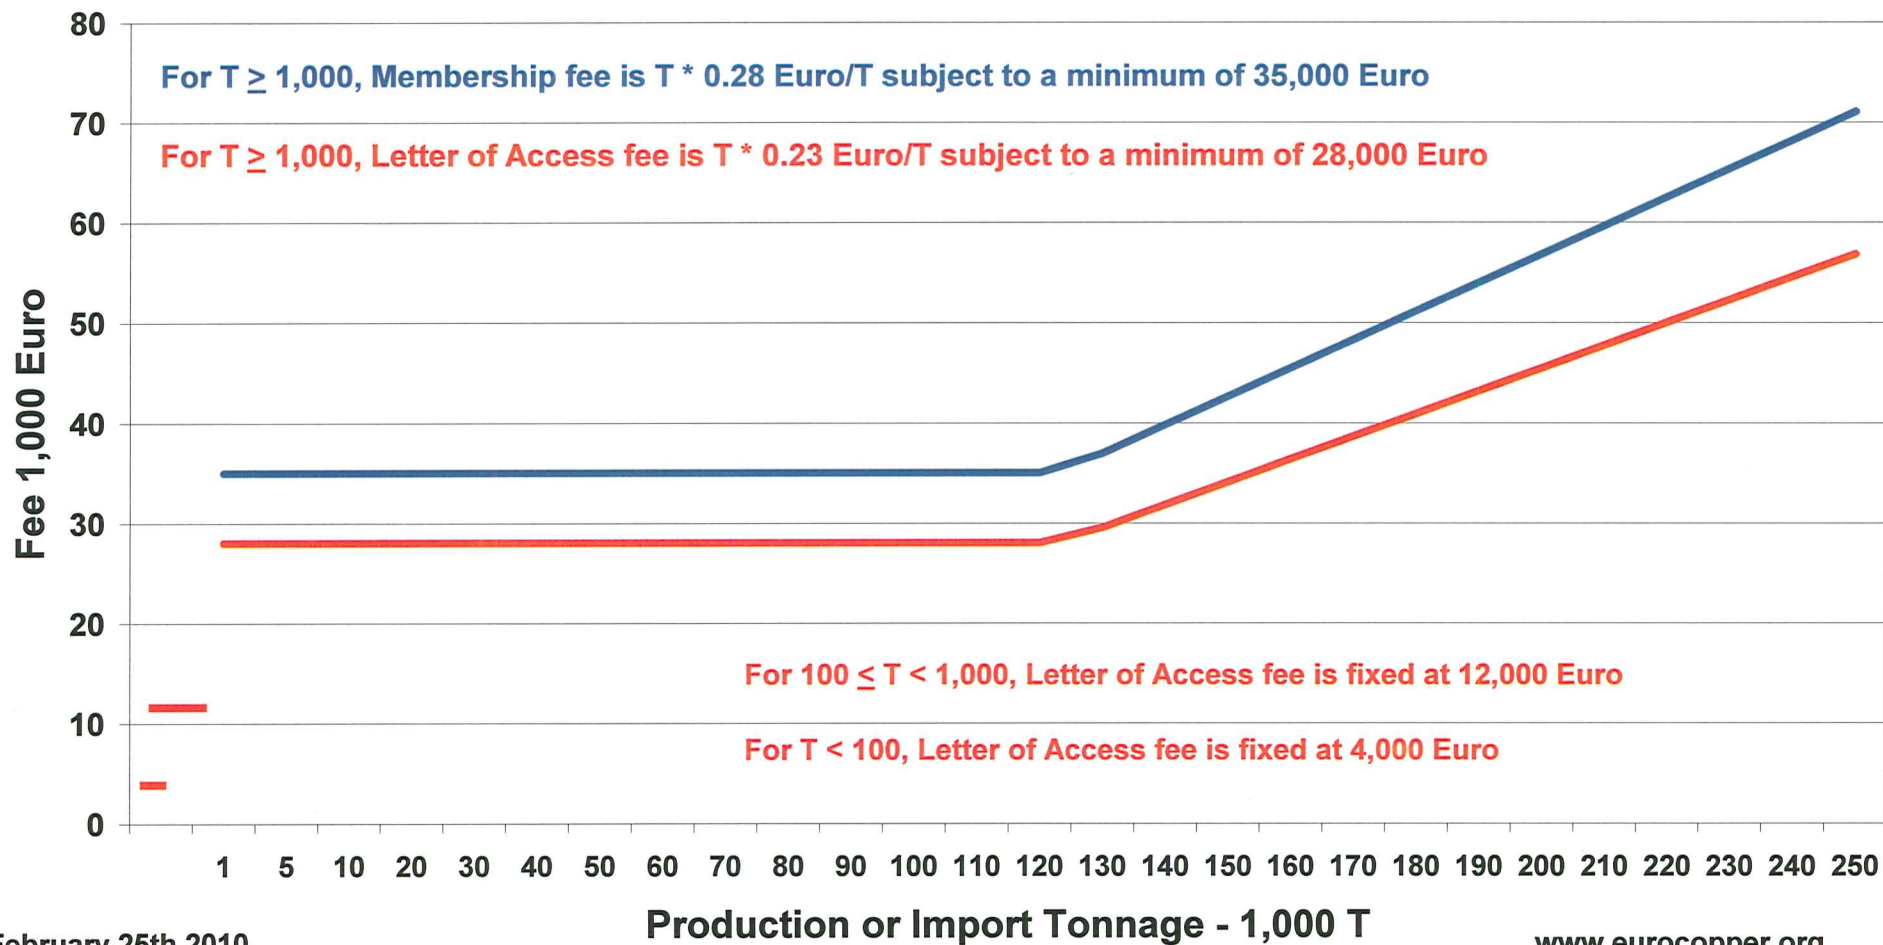

REACH Copper Consortium - Fees for Members of ICA or ECI

— Letter of Access for Dossier JSCopperA1 — Full Consortium Membership

REACH Copper Consortium - Fees for Non-Members of ICA or ECI

— Letter of Access for Dossier JSCopperA1 — Full Consortium Membership