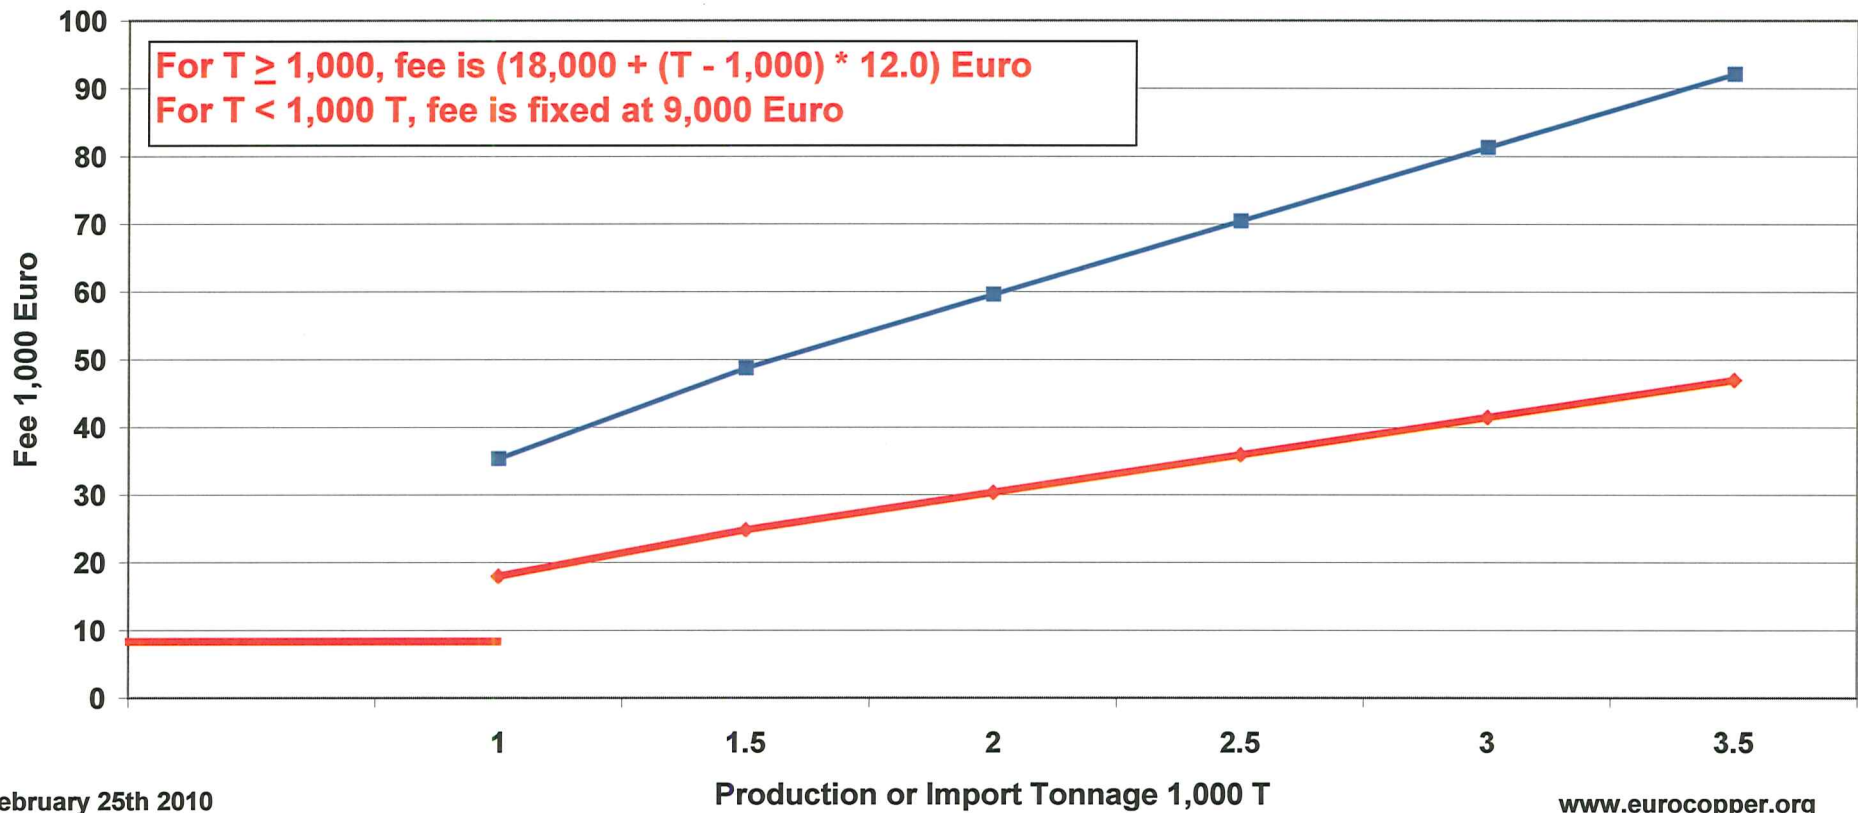

REACH Copper Consortium

Letter of Access for Dossier JS Copper Scale B10 Consortium Membership

February 25th 2010

www.eurocopper.org