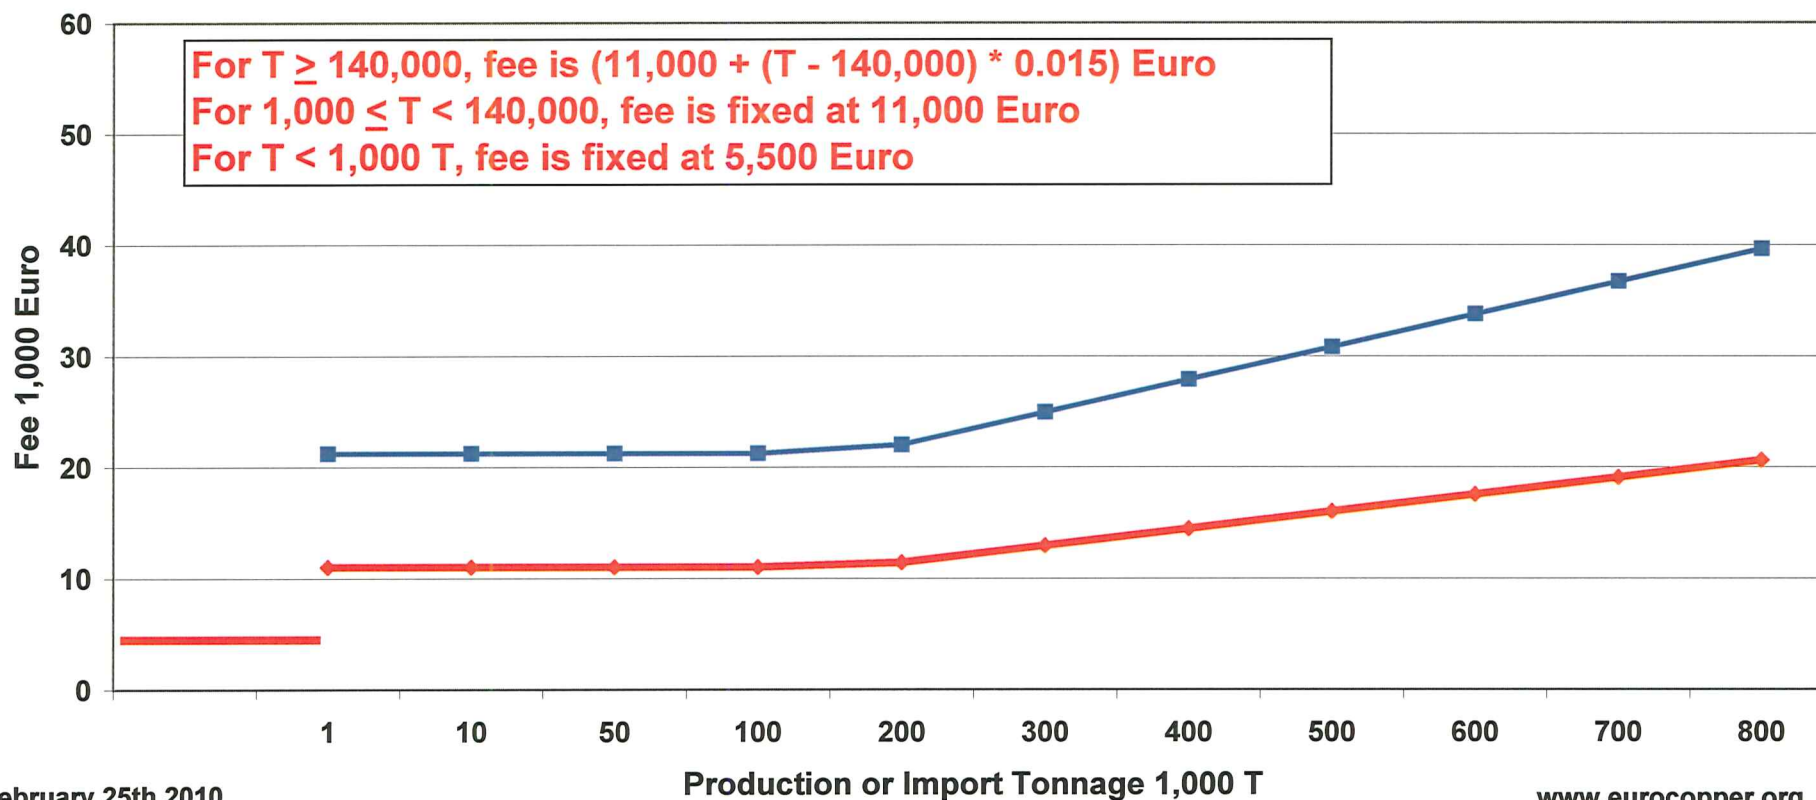

## REACH Copper Consortium

◆ Letter of Access for Dossier JSCopperRefiningSlagB8    ■ Consortium Membership

February 25th 2010

[www.eurocopper.org](http://www.eurocopper.org)