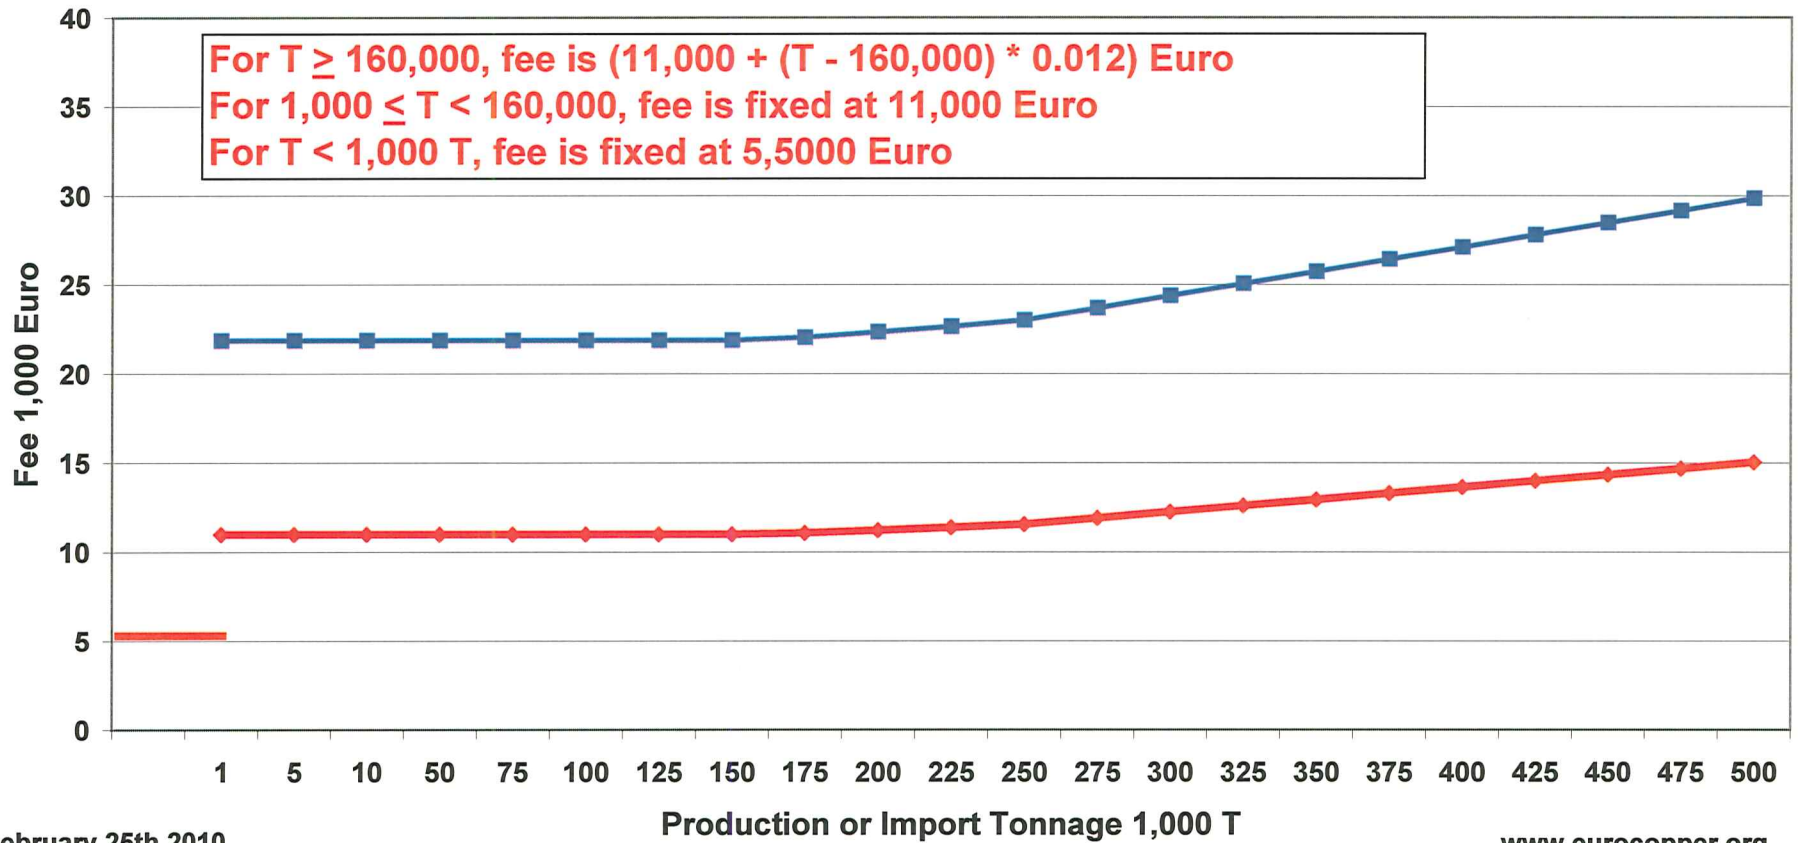

REACH Copper Consortium

Letter of Access for Dossier JSCopperMatteB2 Full Consortium Membership

For $T \geq 160,000$, fee is $(11,000 + (T - 160,000) * 0.012)$ Euro
For $1,000 \leq T < 160,000$, fee is fixed at 11,000 Euro
For $T < 1,000$ T, fee is fixed at 5,5000 Euro