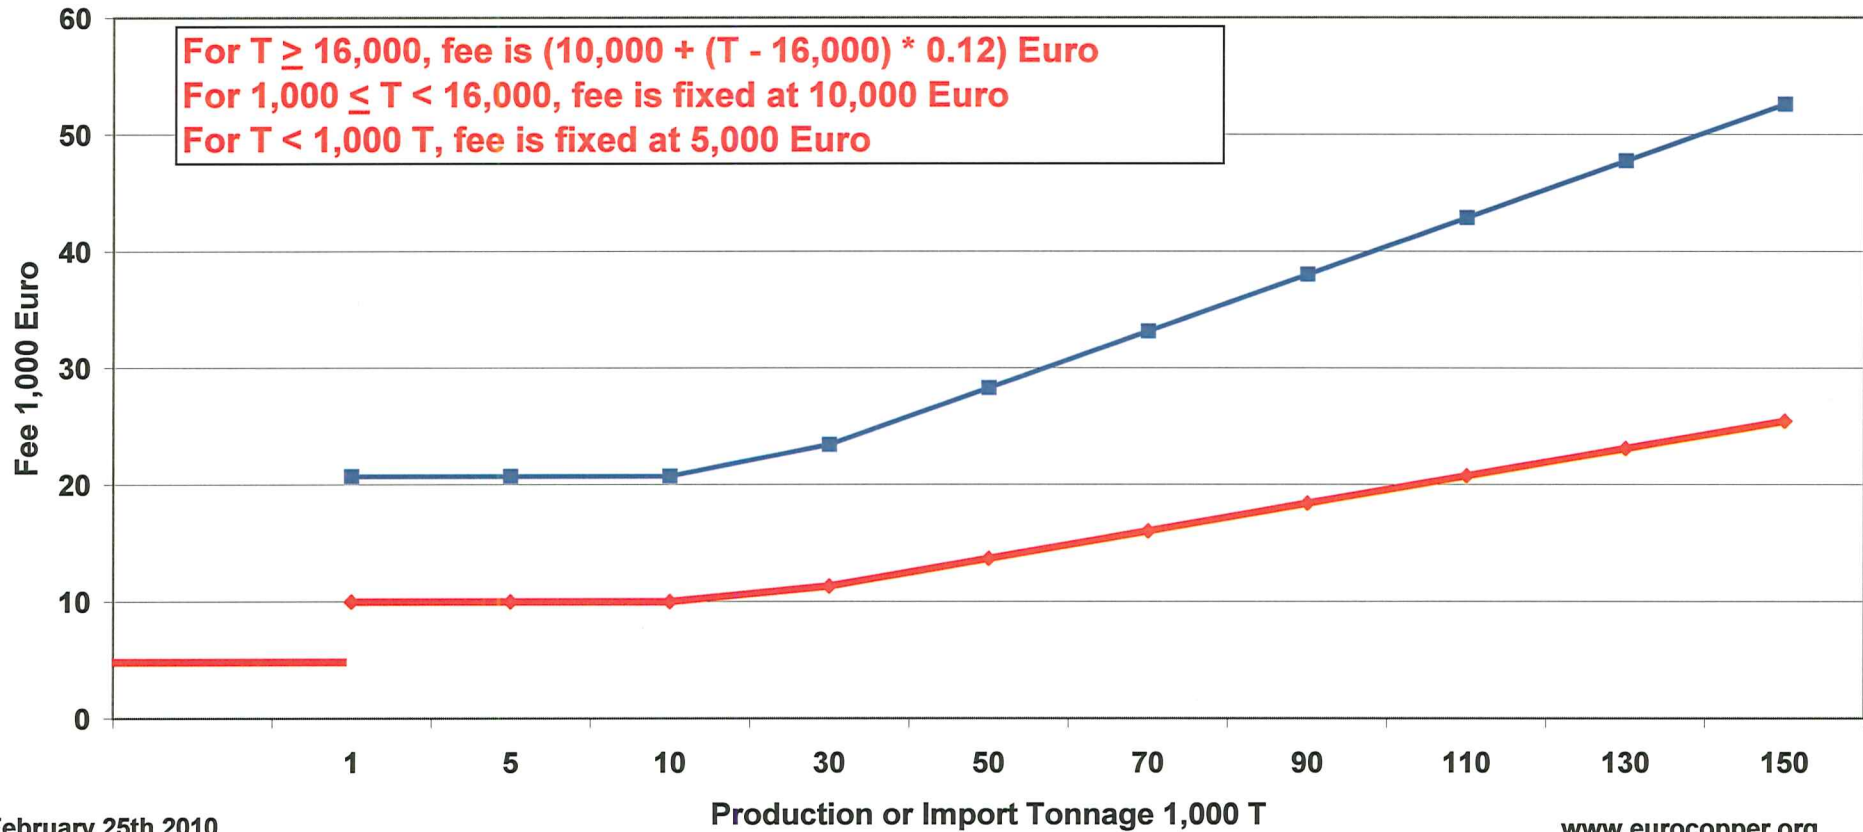

# REACH Copper Consortium

◆ Letter of Access for Dossier JSCopperFlue DustB11    ■ Full Consortium Membership

February 25th 2010

[www.eurocopper.org](http://www.eurocopper.org)