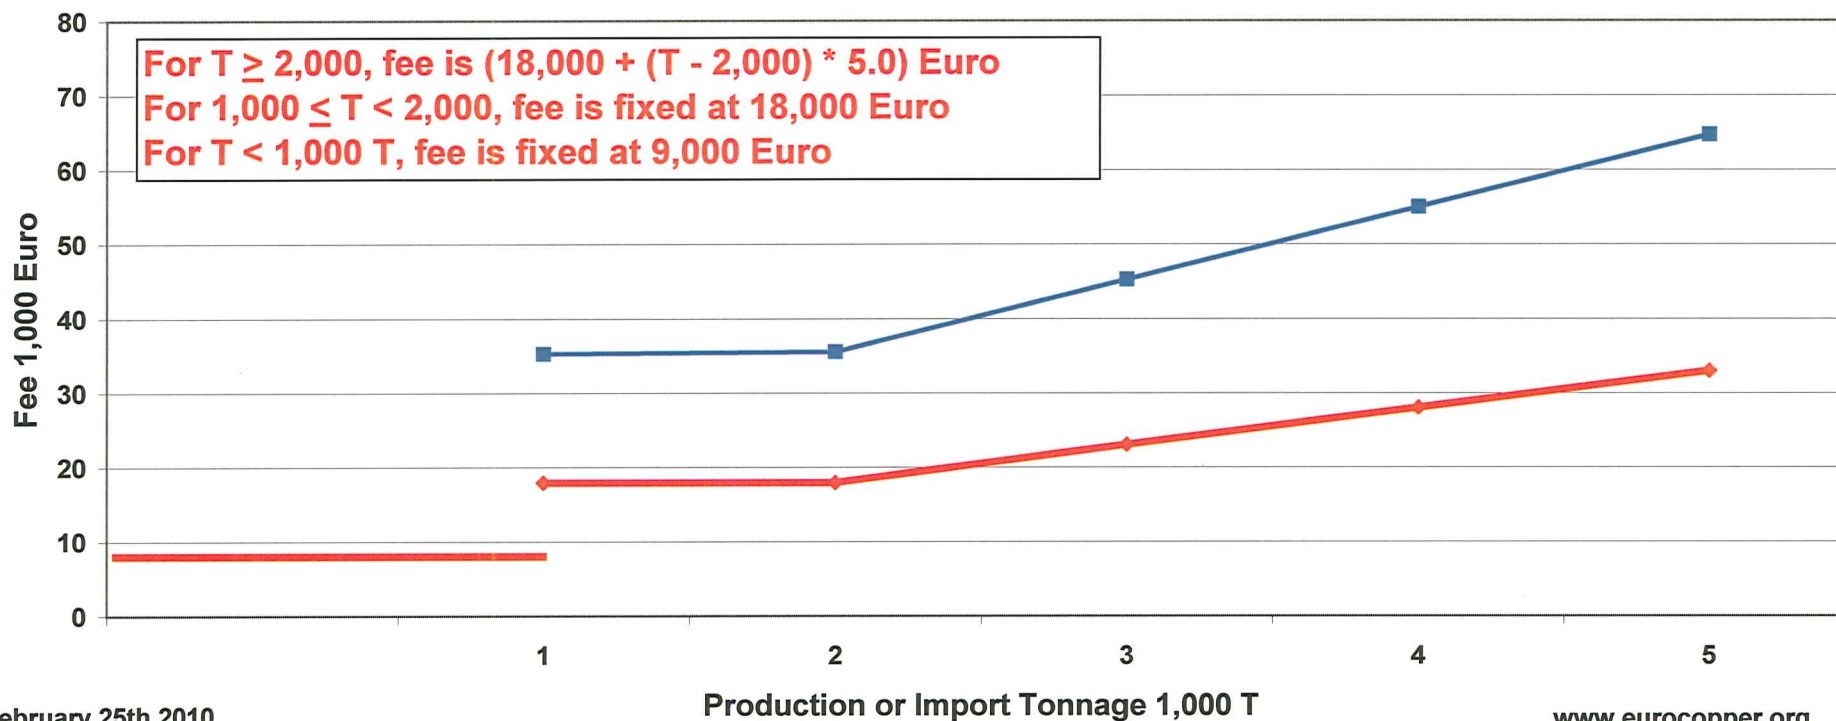

REACH Copper Consortium

◆ Letter of Access for Dossier JSCopperSpeissB7 ■ Consortium Membership

February 25th 2010

www.eurocopper.org