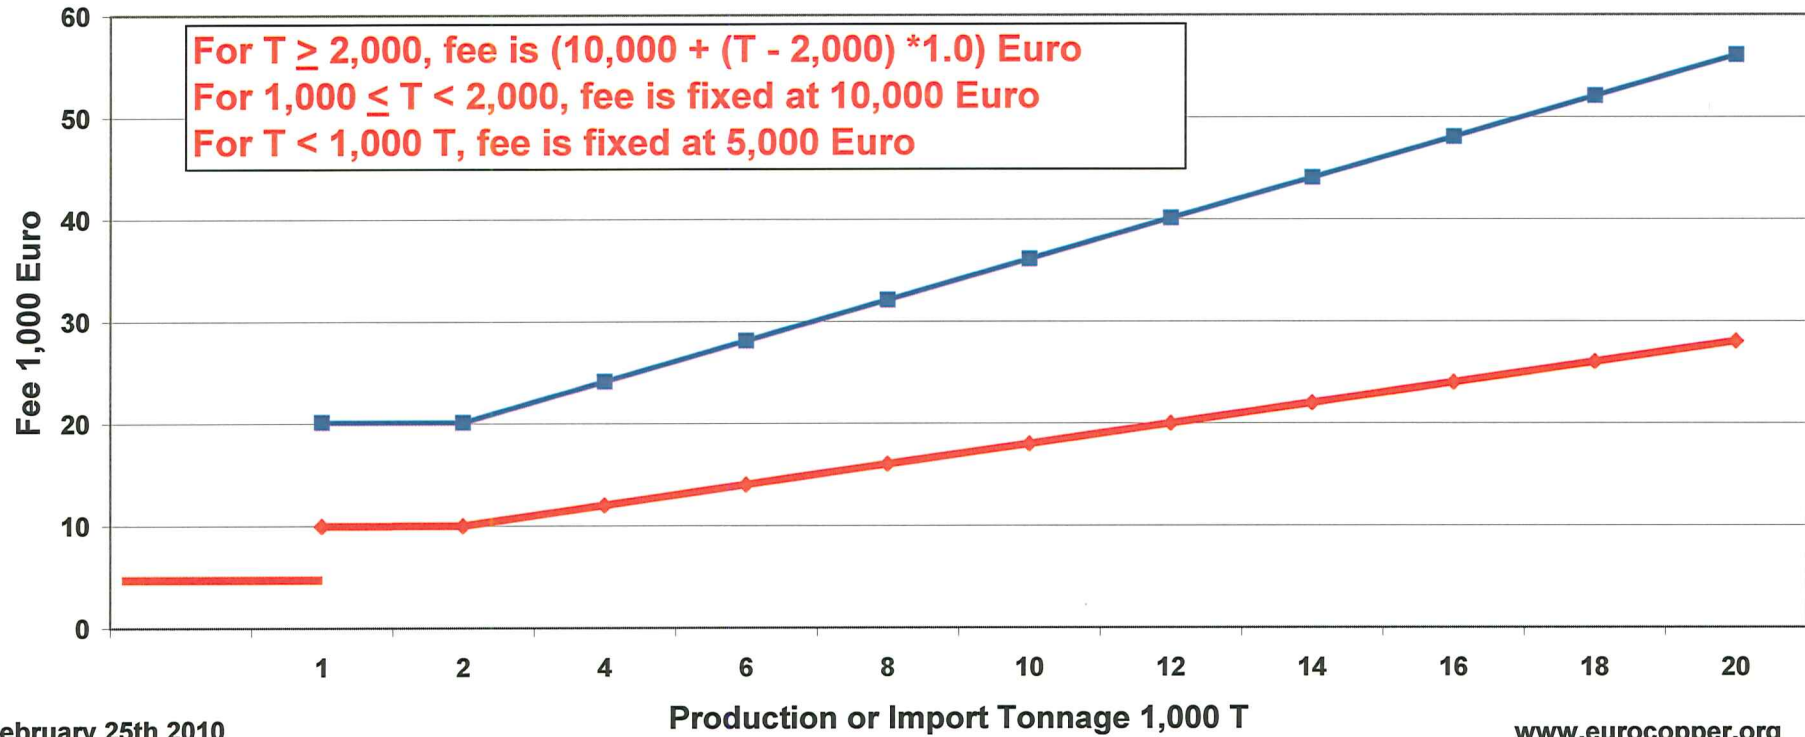

REACH Copper Consortium

◆ Letter of Access for Dossier JSCopperSlimesB6 ■ Consortium Membership

February 25th 2010

www.eurocopper.org