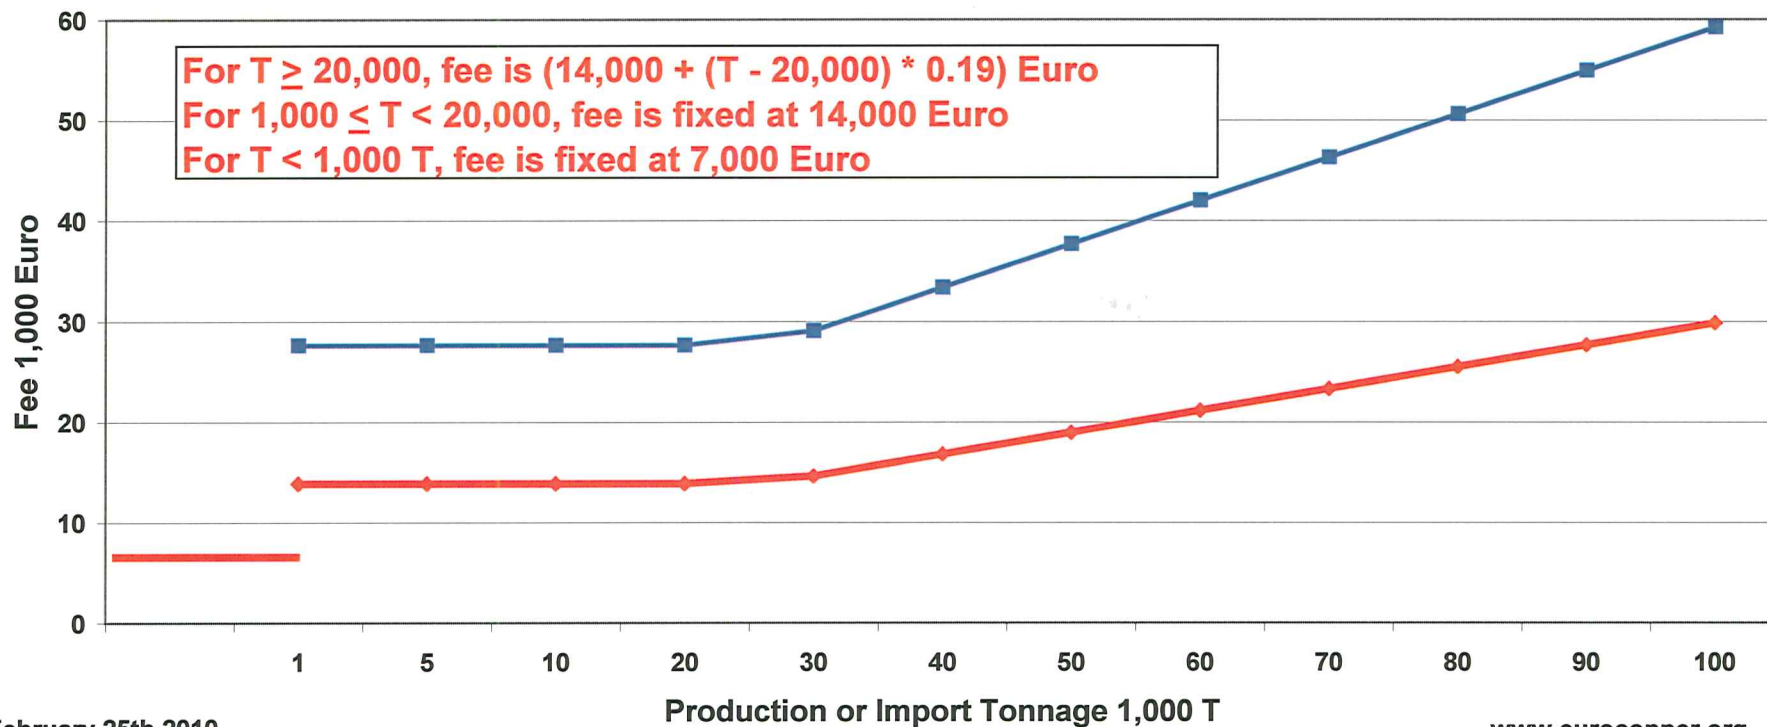

## REACH Copper Consortium

Letter of Access for Dossier JSBlackCopperB5 Full Consortium Membership

February 25th 2010

www.eurocopper.org